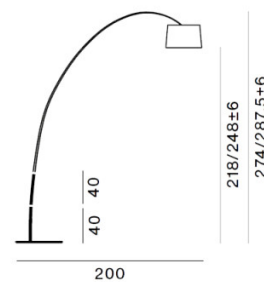

2 Additional Stem Sets: