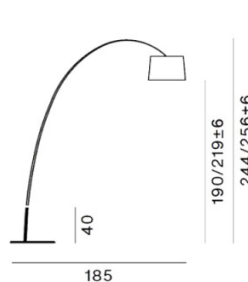

1 Additional Stem Set: