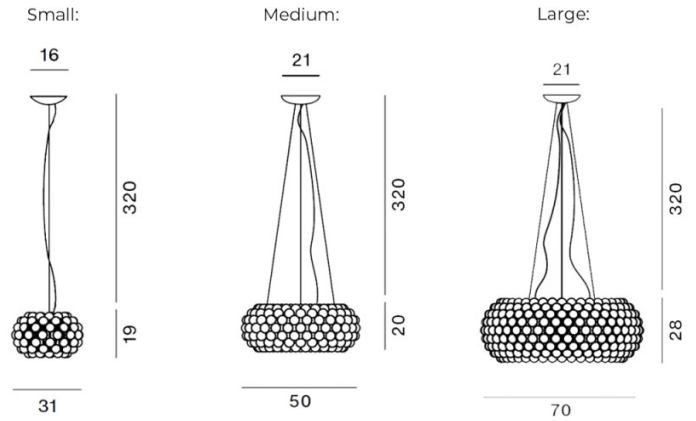

Available in a grey or transparent finish and in 3 sizes, the Caboche Plus LED pendant lamp can be used in many interiors and the range of sizes available means you can use this pendant in small and large settings, whether used alone or in multiples. You can also choose between a dimmable or non-dimmable option so you can have the right functionality for your space. A stunning design that will draw attention in any room!

PRODUCT SPECIFICATION

Light Source: **Small:** 7W, 2700K, 1000 Lumens
Medium: 23W, 2700K, 3200 Lumens
Large: 28W, 2700K, 3850 Lumens

IP Code: 20

Dimming: Non-Dimmable.
or
Dimmable via Push to Make or Dali dimming systems only. Please consult your electrician, additional wiring may be required.

Dimensions: Small:
Ø31cm
Height: 20cm
Ceiling Canopy: Ø16cm

Medium
Ø50cm
Height: 20cm
Ceiling Canopy: Ø21cm

Large
Ø70cm
Height: 28cm
Ceiling Canopy: Ø21cm

Cable Length: 320cm

For all sales and technical enquiries, please contact: