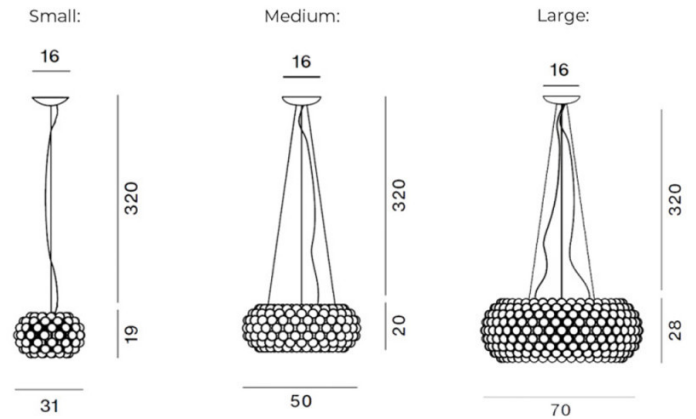

PRODUCT SPECIFICATION

Light Source: **Small:** 7W, 2700K, 1000 Lumens
Medium: 23W, 2700K, 3200 Lumens
Large: 28W, 2700K, 3850 Lumens

IP Code: 20

Dimming: Non-Dimmable.
or
Dimmable via Push to Make or Dali dimming systems only. Please consult your electrician, additional wiring may be required.

Dimensions: Small:
Ø31cm
Height: 20cm
Ceiling Canopy: Ø16cm

Medium
Ø50cm
Height: 20cm
Ceiling Canopy: Ø16cm

Large
Ø70cm
Height: 28cm
Ceiling Canopy: Ø16cm

Cable Length: 320cm

For all sales and technical enquiries, please contact: