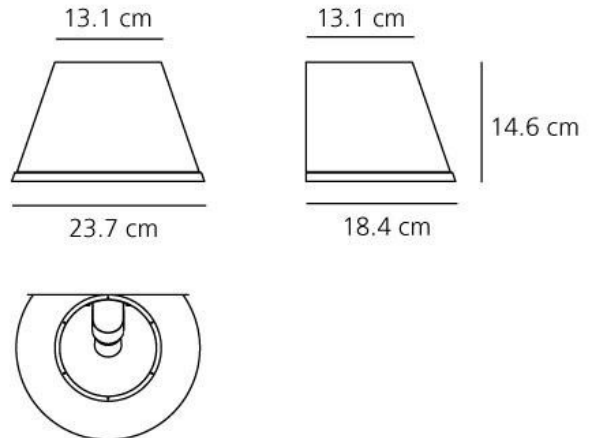

PRODUCT SPECIFICATION

- Light Source:** 1 x 6W LED E14 (excluded)
- IP Code:** 23
- Dimming:** Dimmable via mains phase dimming.
- Dimensions:** 23.7 cm width  
18.4 cm depth  
14.6 cm height

For all sales and technical enquiries, please contact: