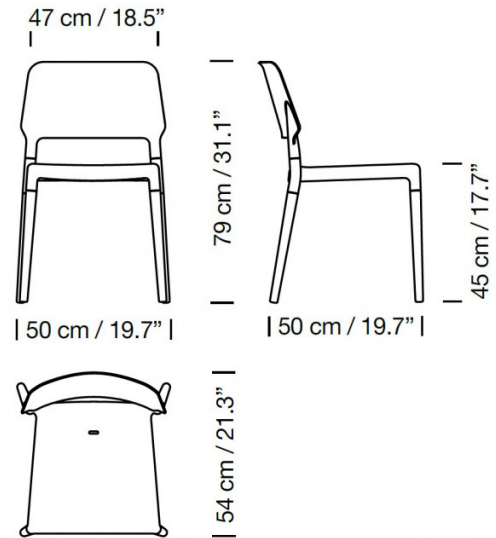

Santa & Cole Belloch Chair

LA6445

SOURCE: <https://www.davidvillagelighting.co.uk/product/Santa-Cole-Belloch-Chair/13340>

PRODUCT DESCRIPTION

Designer: Lagranja Design

Santa & Cole Belloch Chair

Santa & Cole asked from Lagranja Design Studio to create a multipurpose chair for their Belloch office in Barcelona. The result was a chair both simple and modern with plastic used for the seat and back paired with beech wood legs. The chair is perfect for indoor settings, but the collection also includes an [outdoor chair](#) in white with aluminium legs.

PRODUCT SPECIFICATION

Dimensions: Height: 79cm
Width: 50cm
Depth: 54cm
Seat Height: 45cm
Seat Width: 47cm

For all sales and technical enquiries, please contact:

+44 (0)114 263 4266

info@davidvillagelighting.co.uk