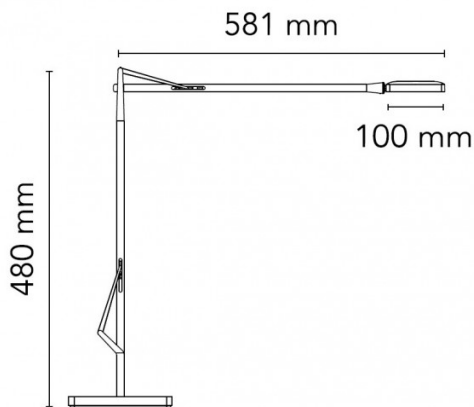

IP Code: 20

Dimming: Integrated dimmer on the product

Dimensions:

48cm height

58.1cm length

10cm lamp head

180cm cable length

**David
Village
Lighting**