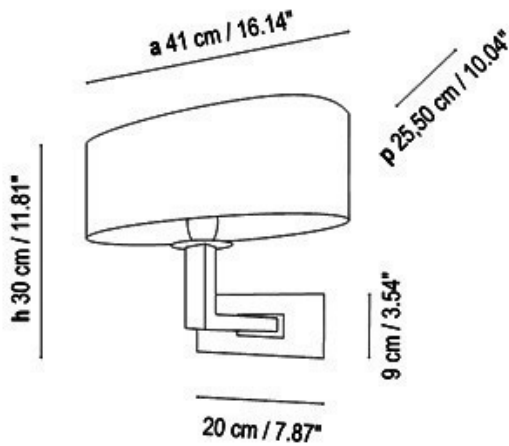

David
Village
Lighting

For all sales and technical enquiries, please contact:

+44 (0)114 263 4266

info@davidvillagelighting.co.uk

www.davidvillagelighting.co.uk