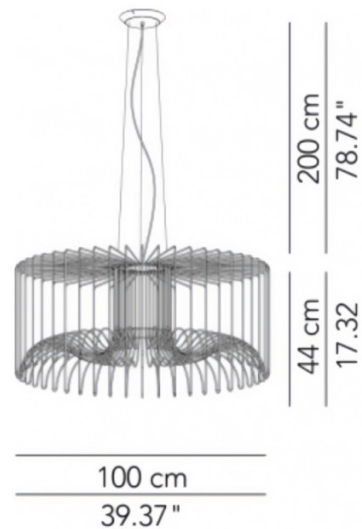

### ModoLuce Icaro Mega Suspension

The ModoLuce Icaro Mega Suspension is a striking pendant light that merges industrial design with sculptural elegance. Featuring a distinctive metal structure made from black matte steel wires with a central fabric diffuser, the Icaro evokes a sense of weightless flight, inspired by the wings of its namesake. This minimalist yet impactful design is brought to life by the warm, even glow of its light, delicately diffused to create a soothing atmosphere.

Ideal for both residential and commercial settings, the Icaro Mega Suspension is a perfect centrepiece for modern interiors, enhancing spaces such as dining areas, living rooms, or high-ceilinged foyers. Its bold aesthetic and large range of colour choices pairs seamlessly with industrial or contemporary décor. For added versatility, an outdoor version with an IP65 rating is available upon request, allowing the Icaro Mega Suspension to illuminate patios or exterior spaces with the same dramatic flair.

## PRODUCT SPECIFICATION

**Light Source:** 1 x Max 70W E27 (Excluded)

**IP Code:** 20

**Dimming:** Dimmable via mains phase dimming.

**Dimensions:** Shade: Ø100cm  
Height: 44cm

Cable Length: 200cm

**For all sales and technical enquiries, please contact:**