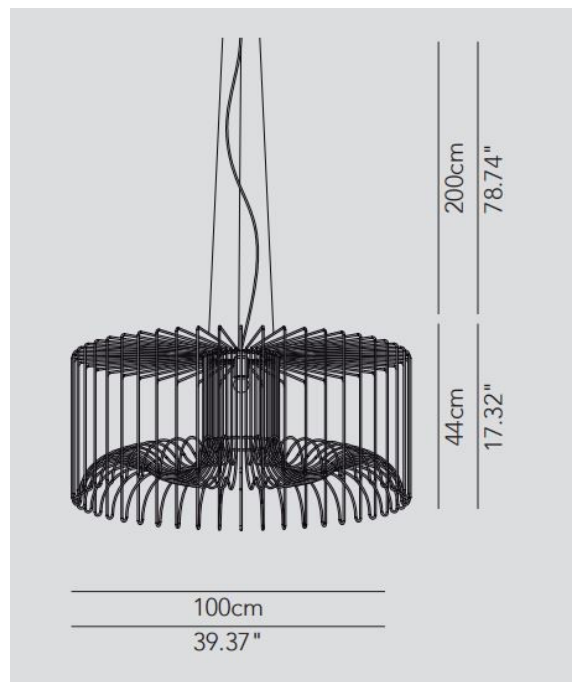

Modoluce Icaro Mega Suspension

LA4959

SOURCE: <https://www.davidvillagelighting.co.uk/product/Modoluce-Icaro-Mega-Suspension/13261>

PRODUCT DESCRIPTION

Modoluce Icaro Mega Suspension

Stunning Suspension, a playful pendant consisting of metal painted black matt steel wires.

(Outdoor version at IP65 available upon request)

PRODUCT SPECIFICATION

Light Source: max 70W E27 (excluded)

IP Code: 20

Dimensions: 100cm Shade diameter
44cm Shade height
200cm Max drop

For all sales and technical enquiries, please contact: