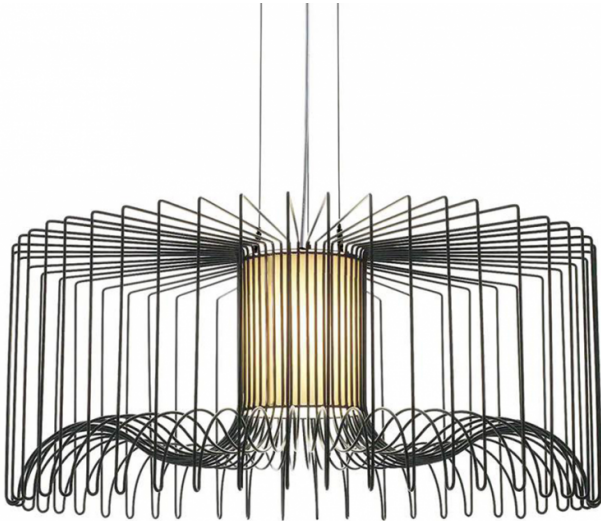

Modoluce Icaro Mega Suspension

LA4959

SOURCE: <https://www.davidvillagelighting.co.uk/product/Modoluce-Icaro-Mega-Suspension/13261>

PRODUCT DESCRIPTION

Modoluce Icaro Mega Suspension

Stunning Suspension, a playful pendant consisting of metal painted black matt steel wires.

(Outdoor version at IP65 available upon request)

PRODUCT SPECIFICATION

Light Source: max 70W E27 (excluded)

IP Code: 20

Dimensions: 100cm Shade diameter
44cm Shade height
200cm Max drop

For all sales and technical enquiries, please contact: