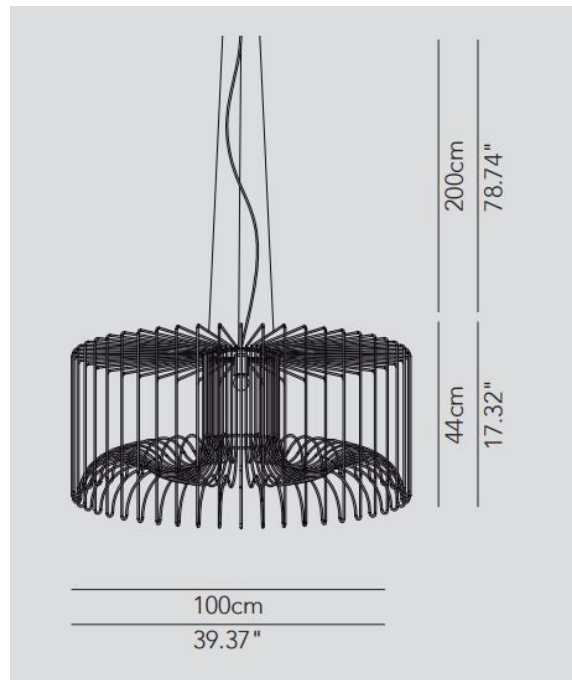

Modoluce Icaro Mega Suspension

LA4959

SOURCE: <https://www.davidvillagelighting.co.uk/product/Modoluce-Icaro-Mega-Suspension/13261>

PRODUCT DESCRIPTION

Modoluce Icaro Mega Suspension

Stunning Suspension, a playful pendant consisting of metal painted black matt steel wires.

(Outdoor version at IP65 available upon request)

PRODUCT SPECIFICATION

Light Source: max 70W E27 (excluded)

IP Code: 20

Dimensions: 100cm Shade diameter
44cm Shade height
200cm Max drop

For all sales and technical enquiries, please contact: