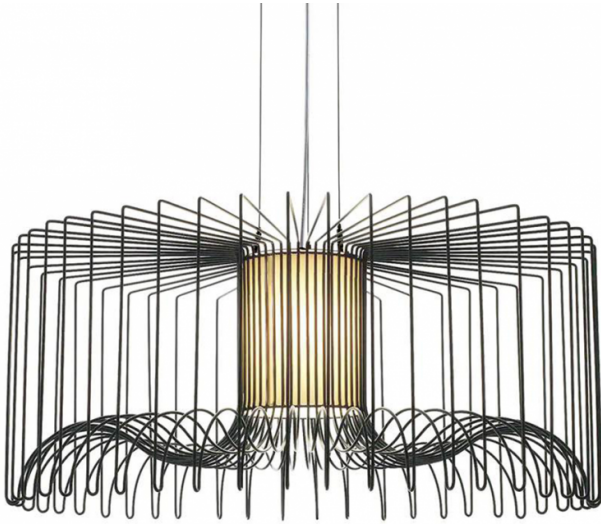

Modoluce Icaro Mega Suspension

LA4959

SOURCE: <https://www.davidvillagelighting.co.uk/product/Modoluce-Icaro-Mega-Suspension/13261>

PRODUCT DESCRIPTION

Modoluce Icaro Mega Suspension

Stunning Suspension, a playful pendant consisting of metal painted black matt steel wires.

(Outdoor version at IP65 available upon request)

PRODUCT SPECIFICATION

Light Source: max 70W E27 (excluded)

IP Code: 20

Dimensions: 100cm Shade diameter
44cm Shade height
200cm Max drop

For all sales and technical enquiries, please contact: