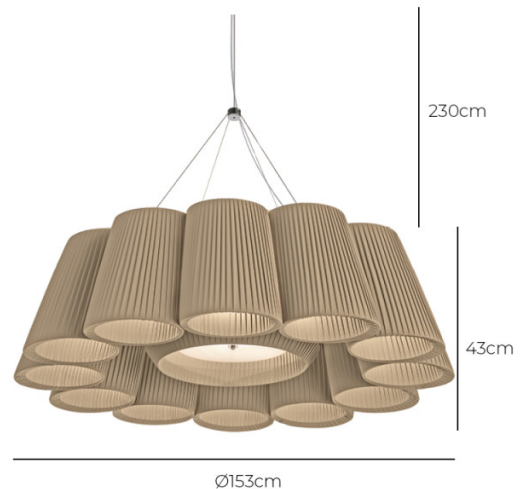

PRODUCT SPECIFICATION

- **Light Source:** 12 x Max 70W E27 + 3 x Max 42W E27 (Excluded)
- **IP Code:** 20
- **Dimming:** Dimmable via mains phase dimming.
- **Dimensions:** Shade: Ø153cm
  Height: 43cm
  Cable Length: 230cm