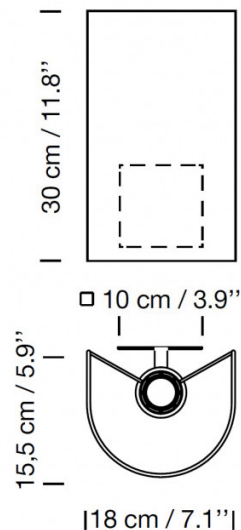

## PRODUCT SPECIFICATION

- Light Source:** 1 x Max 3.4W E27 LED (included)
- IP Code:** 20
- Dimming:** Dimmable via mains phase dimming.
- Dimensions:** Height: 30cm  
Depth: 15.5cm  
Width: 18cm

For all sales and technical enquiries, please contact: