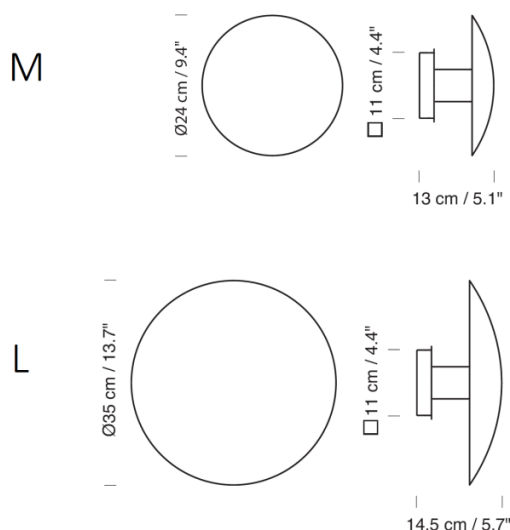

PRODUCT SPECIFICATION

Light Source: 1 x Max 8.3W GU10 LED (Included)

IP Code: 20

Dimming: Dimmable via mains phase dimming.

Dimensions: **Disco Medium:**

Ø24cm
Wall Fixture: Ø11cm
Depth: 13cm

Disco Large:

Ø35cm
Wall Fixture: Ø11cm
Depth: 14.5cm