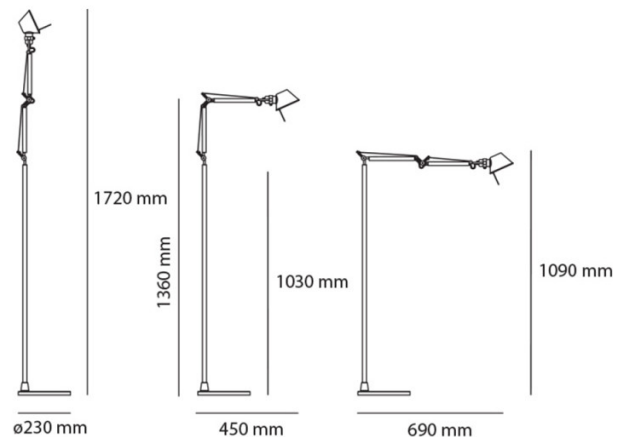

PRODUCT SPECIFICATION

Light Source: Tolomeo: 8W, 3000K, 761 Lumens
Tolomeo Micro: 7W, 3000K, 648 Lumens

IP Code: 20

Dimming: Integrated dimmer on the product.

Dimensions: Tolomeo:
Height: 162cm
Base: Ø33cm
Max Extension Height: 226cm

Tolomeo Micro:
Height: 109cm
Base: Ø23cm
Max Extension Height: 172cm
Max Extension Length: 69cm

For all sales and technical enquiries, please contact:

+44 (0)114 263 4266

info@davidvillagelighting.co.uk

www.davidvillagelighting.co.uk