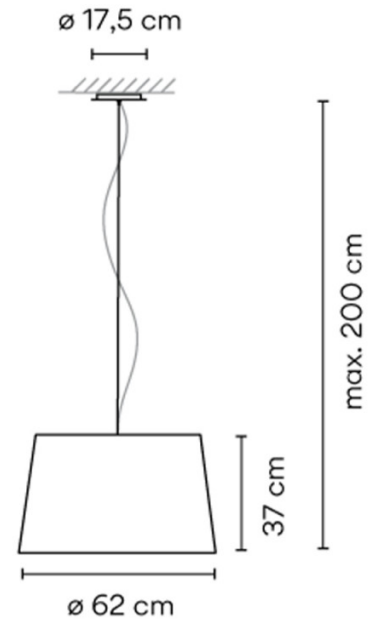

An oversized version of the Vibia Warm Pendant can be supplied. Please [contact us](#) for more information and pricing.

PRODUCT SPECIFICATION

- Light Source: 4 x Max 12W E27 LED (excluded)
- IP Code: 20
- Dimming: Non-Dimmable.
- Dimensions: Shade: Ø62cm  
Shade Height: 37cm  
Maximum Drop Height: 200cm  
Ceiling Canopy: Ø17.5cm