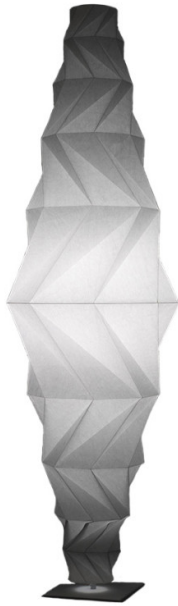

Artemide

Artemide Minomushi LED Floor Lamp

LA6264

SOURCE: <https://www.davidvillagelighting.co.uk/product/Artemide-Minomushi-LED-Floor-Lamp/13114>

PRODUCT DESCRIPTION

Designer: Issey Miyake & Reality Lab

Artemide Minomushi Floor Lamp

Created by Issey Miyake and Reality Lab, the Minomushi Floor Lamp is part of the innovative “IN-EL” Collection. Meaning ‘shadow, shadiness, nuance’ in Japanese, the IN-EL Collection was born from the combination of creativity and mathematics. Through calculated pleating seen throughout the shade, the Minomushi Floor Lamp boasts a solid, statuesque form, despite its delicate appearance. This folded structure is made from recycled material, can keep its shape without the need for an internal frame, and can be folded flat when not in use.

The Minomushi Floor Lamp adds a striking, sculptural presence to any room. When switched on, the folded lampshade creates a play of light and shadows, where light and shade alternate harmoniously. This diffused lighting adds a cosy and welcoming ambience to the room, perfect for dining rooms and living spaces. In commercial spaces, the elegant appearance of the Minomushi Floor Lamp suits high-end boutiques and hospitality settings.

PRODUCT SPECIFICATION

Light Source: 28W, 3000K, 2527 Lumens

IP Code: 20

Dimming: In line dimmer included on cable.

Dimensions: Height: 210.5cm
Base: Ø30cm
Max Width: 58cm

For all sales and technical enquiries, please contact: