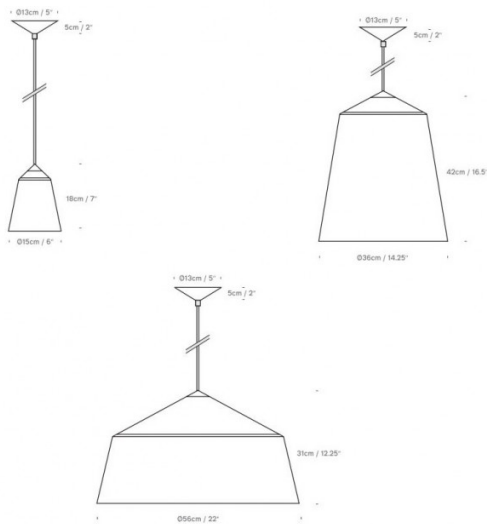

The design for these beautiful lights was based on the shape of the Victorian circus tents. Simple shapes in matt black and white reveal a warm glow as light bounces off the antique gold.

Available in matt black, Grey and white coated aluminium finishes with a matching conical ceiling canopy, while a black braided 4m long cable allows you to install the pendant in small and large interior spaces. The black and white pendants have an antique gold interior, while the grey comes with a matt white interior. The Circus pendant is available in 3 sizes: small (15cm), medium (36cm) and large (56cm).

IP Code: 20

Dimming: Dimmable via mains phase dimming

Dimensions:

15:

Ø 15 cm

18 cm height

36:

Ø 36 cm

42 cm height

56:

Ø 56 cm

31 cm height

400 cm cable length

Ø 13 x 5 cm ceiling canopy

David
Village
Lighting

For all sales and technical enquiries,
please contact: