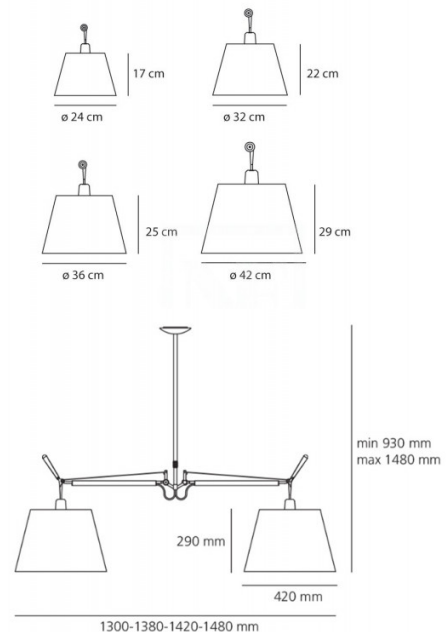

PRODUCT SPECIFICATION

Light Source: 240 - max 2 x 17W E27 (excluded)
 320 - max 2 X 21W E27 (excluded)
 360 - max 2 X 21W E27 (excluded)
 420 - max 2 X 21W E27 (excluded)

IP Code: 20

Dimming: Dimmable via mains phase dimming

Dimensions: 240 - Ø24cm, L: 130cm
 320 - Ø32cm, L: 138cm
 360 - Ø36cm, L: 142cm
 420 - Ø24cm, L: 148cm

For all sales and technical enquiries, please contact:

+44 (0)114 263 4266

info@davidvillagelighting.co.uk