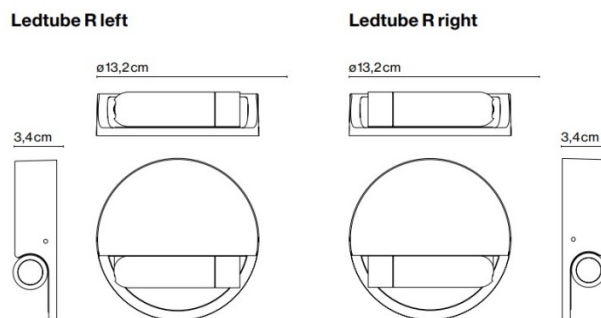

**marset**

**Marset Ledtube R LED Wall Light**

LA9522/R

SOURCE: <https://www.davidvillagelighting.co.uk/product/Marset-Ledtube-R-LED-Wall-Light/13001>

**PRODUCT DESCRIPTION**

Designer: Daniel López

**Marset Ledtube R LED Wall Light**

Synonymous with the brand for its utilitarian functionality and ability to blend seamlessly into any space, Ledtube by Marset is iconic today as it was 10 years ago upon its release. As a headboard light, Ledtube R was designed to ergonomically friendly, sleek and minimal, as well as being an intuitive light to interact with. The central tubular piece comes away from its frame to be angled in a way that best suits the user, the light turns on when opened and turns off again when closed back.

- Light Source:** 2.1W, 2700K, 226.5 Lumens
- IP Code:** 20
- Dimming:** Integrated on/off switch on the product.
- Dimensions:** Ø13.2cm  
Depth: 3.4cm

**For all sales and technical enquiries, please contact:**