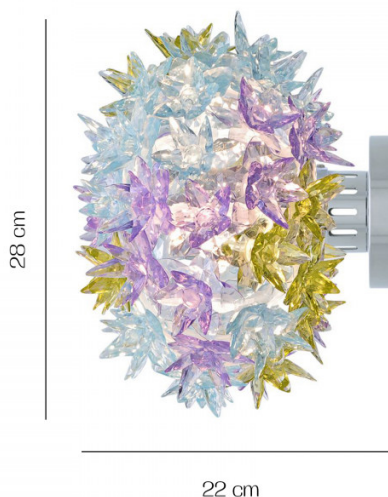

**Kartell**

**Kartell Bloom CW2 Ceiling / Wall**

LA6118

SOURCE: <https://www.davidvillagelighting.co.uk/product/Kartell-Bloom-CW2-Ceiling-Wall/12816>

**PRODUCT DESCRIPTION**

**Designer:** Ferruccio Laviani

**Kartell Bloom CW2 Ceiling / Wall**

A delicate spring bouquet, the Bloom CW2 is a Ferruccio Laviani lamp that brings a colourful nuance in either mint, lavender, white or crystal finish. The Bloom CW2 can be mounted onto the wall or the ceiling and is the smallest in the [Bloom collection](#). The light is covered in numerous, sparkling polycarbonate flowers. A series of lights within the frame direct the light through the flowers which are then reflected from the petals into every direction.

*This product requires on site assembly.*

**PRODUCT SPECIFICATION**

- Light Source:** 3 x 4.5W LED G9 (included)
- IP Code:** 20
- Dimming:** Dimmable via mains phase dimming.
- Dimensions:** Ø 28 cm  
22 cm depth