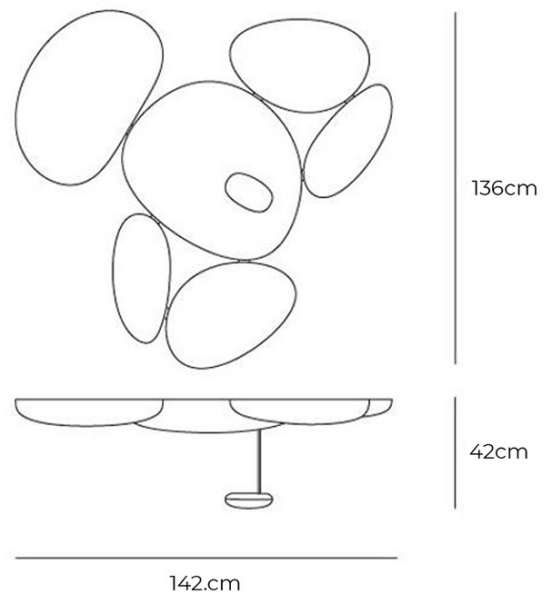

Artemide

Artemide Skydro LED Ceiling Light

LA8438-LED

SOURCE: <https://www.davidvillagelighting.co.uk/product/Artemide-Skydro-LED-Ceiling-Light/12792>

PRODUCT DESCRIPTION

Designer: Ross Lovegrove

Artemide Skydro LED Ceiling Light

Designed by Ross Lovegrove, Skydro is instantly recognisable as his design. The ceiling light is comprised of numerous mirrored pebbles, each reflecting light and the nuances of its surroundings. The light is cast from the protruding pebble onto the larger ones that are 'sitting' on the ceiling. These modules are made of injection-moulded thermoplastic and have a metal finish. The Artemide Skydro is both a light and a sculpture, interchanging depending on the use; it instantly makes a statement even when not in use, as it absorbs energy from its surroundings.

PRODUCT SPECIFICATION

Light Source:	29W, 3000K, 1662 Lumens
IP Code:	20
Dimming:	Push to make/switch dimming, dimmable using push-to-make switches. Please consult your electrician; additional wiring may be required on-site.
Dimensions:	Ø142.5cm Depth: 42cm Width: 136cm