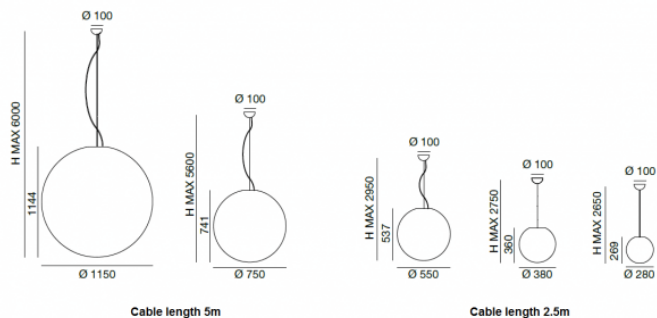

Centrelight LLDPE Globes Suspension lights, structure in linear low density polyethylene (LLDPE). Available in the following sizes:

- 280mmØ
- 380mmØ
- 550mmØ
- 740mmØ
- 1150mmØ

Lamps:

- **280mmØ** - 1x max 30W E27
- **380mmØ** - 1x max 46W E27
- **550mmØ** - 1x max 46W E27
- **740mmØ** - 1 x max 57W E27
- **1150mmØ** - 1 x max 77W E27

Also available with **RGB lighting** kits and remote controls, and as an IP65 rated version, please contact us for more information.

Contract supply.

Diffuser diameter:

280mm/380mm/550mm/740mm/1150mm

Diffuser height: 269mm/360mm/537mm/741mm/1144mm

Cable length (280mm/380mm/550mm): 2.5m

Cable length (750mm/1150mm): 5m

Ceiling rose diameter: 100mm

Please contact us for more information about these products.

IP Code: 20

The logo for David Village Lighting, featuring the company name in white text on a dark blue background. Below the text is a horizontal gradient bar transitioning from dark blue to light blue.