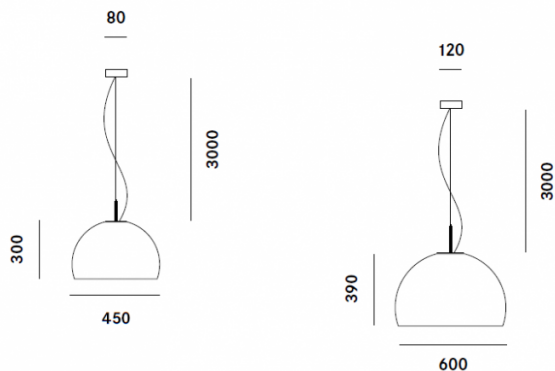

Designer: Luc Ramael

IP Code: 20

Dimming: Dimmable via mains phase dimming

Dimensions:

S5:

Ø45cm shade

30cm shade height

8cm ceiling canopy

S7:

Ø60cm shade

39cm shade height

12cm ceiling canopy

300cm cable length

Colour: Glossy Black

The logo for David Village Lighting, featuring the company name in white text on a dark blue background. Below the text is a horizontal gradient bar transitioning from dark blue to light blue.