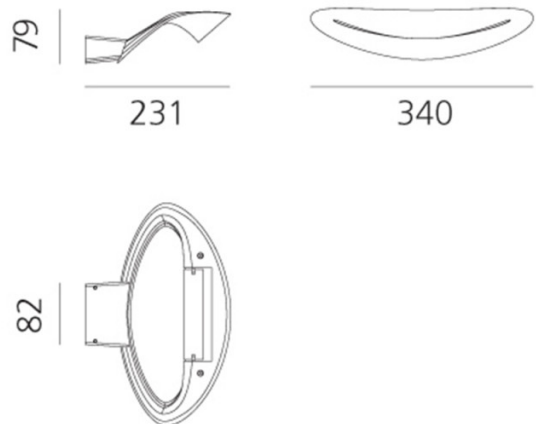

PRODUCT SPECIFICATION

Light Source:	28W, 3000K, 2622 Lumens
IP Code:	20
Dimming:	Push to make/switch dimming, dimmable using push-to-make switches. Please consult your electrician; additional wiring may be required on-site.
Dimensions:	Width: 34cm Depth: 23.1cm Height: 7.9cm