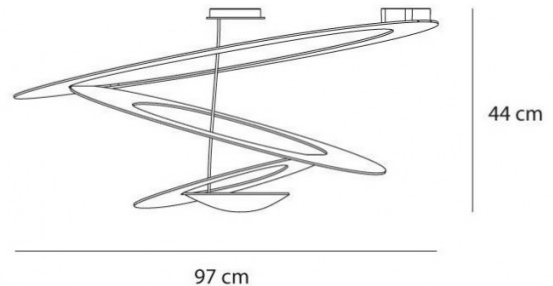

PRODUCT SPECIFICATION

- Light Source:** 1 x Max 11W LED R7 (Excluded)
- IP Code:** 20
- Dimming:** Dimmable via mains phase dimming.
- Dimensions:** Width: 97cm
Height: 44cm

For all sales and technical enquiries, please contact: