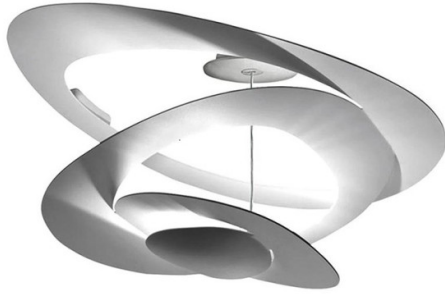

Artemide

Artemide Pirce Ceiling Light

LA6038

SOURCE: <https://www.davidvillagelighting.co.uk/product/Artemide-Pirce-Ceiling-Light/12581>

PRODUCT DESCRIPTION

Designer: Giuseppe Maurizio Scutella

Artemide Pirce Ceiling Light

Designed by Giuseppe Maurizio Scutellà, the Pirce Ceiling Light is not only an elegant light source but also an alluring decoration with a strong sense of presence. The ceiling light is comprised of slim aluminium discs that bend and spiral downwards for a sculptural appearance. The elegant silhouette complements any contemporary setting, whether residential or commercial.

When illuminated, the Pirce Ceiling Light casts a captivating play of light and shadows as the twirling frame reflects light for a comfortable, glare-free glow. This indirect lighting creates a comfortable atmosphere that is perfect for kitchens, dining rooms, or living areas. Alternatively, install the Pirce Ceiling Light in multiples, lining the length of a long surface or hallway. For a more eco-friendly and energy-efficient lighting solution, a [Pirce LED Ceiling Light](#) is available, which features an integrated LED.

PRODUCT SPECIFICATION

- Light Source:** 1 x Max 11W LED R7 (Excluded)
- IP Code:** 20
- Dimming:** Dimmable via mains phase dimming.
- Dimensions:** Width: 97cm
Height: 44cm

For all sales and technical enquiries, please contact: