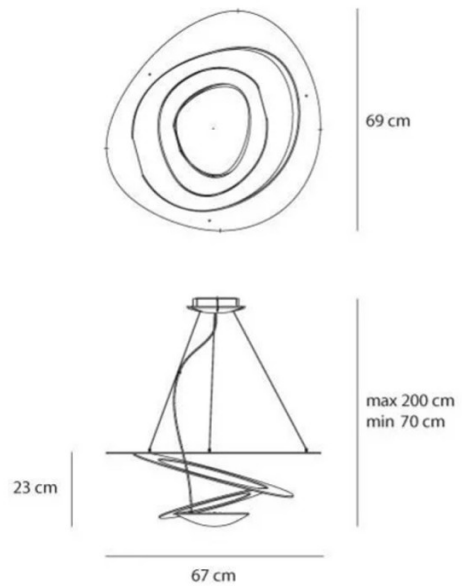

The Pirce Mini Suspension is a sculptural and contemporary design by Giuseppe Maurizio Scutella. The suspension is characterised by its elegant silhouette and twisting form that adds a decorative presence to any space, even when not in use. The Pirce Mini Suspension is a smaller version of the [Pirce Suspension](#), designed to suit smaller spaces or be installed in clusters with the larger pendant for captivating compositions.

PRODUCT SPECIFICATION

- Light Source:** 1 x Max 11W R7 LED (Excluded)
- IP Code:** 20
- Dimming:** Dimmable via mains phase dimming.
- Dimensions:** Length: 69cm  
Width: 67cm  
Height: 23cm  
Drop Height: 70-200cm