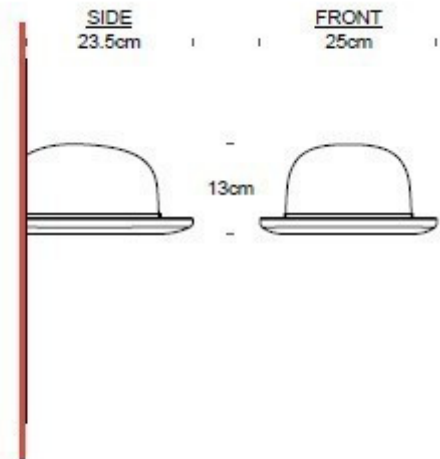

innermost

Innermost Jeeves Wall Light

LA9998

SOURCE: <https://www.davidvillagelighting.co.uk/product/Innermost-Jeeves-Wall-Light/12532>

PRODUCT DESCRIPTION

The Jeeves Wall Lamp, a classic gentlemans bowler that looks like it has been thrown very hard at a wall!

The Jeeves is also available at a pendant and table lamp. Please see related products.

PRODUCT SPECIFICATION

- Light Source:** 1x G9 25W max. (excluded)
- IP Code:** 20
- Dimming:** Dimmable via mains phase dimming
- Dimensions:** Height: 13cm
Width: 25cm
Length: 23cm