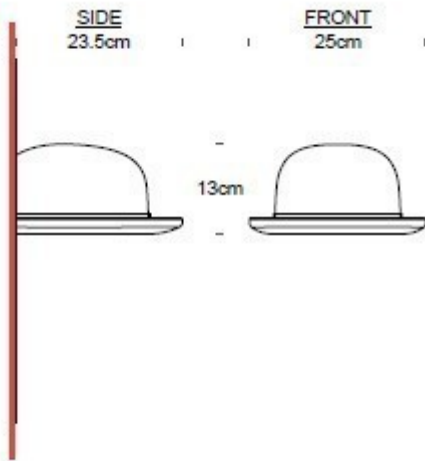

IP Code: 20

Dimming: Dimmable via mains phase dimming

Dimensions:

Height: 13cm

Width: 25cm

Length: 23cm

David  
Village  
Lighting

For all sales and technical enquiries, please contact: