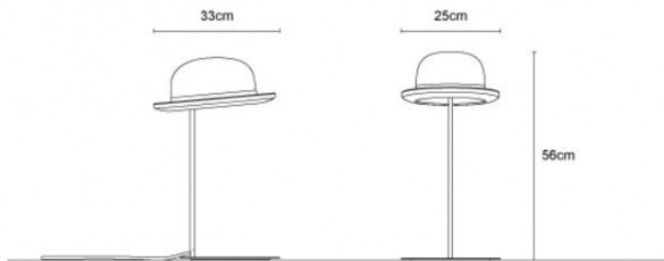

Innermost Jeeves Table Lamp

LA9997

SOURCE: <https://www.davidvillagelighting.co.uk/product/innermost-jeeves-table-lamp/12531>

innermost

The Jeeves Tablelamp, a minimal base supports a classic bowler hat that is adjustable so you can 'tip' your hat.

Jeeves is also available as a pendant and wall light. Please see related products.

IP Code: 20

Dimensions:

Height: 56cm

Width: 25cm

Depth: 30cm

David
Village
Lighting

For all sales and technical enquiries, please contact: