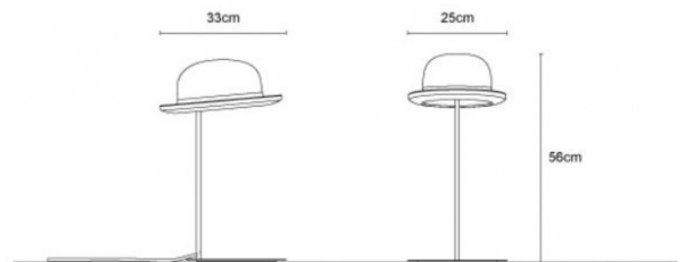

### Innermost Jeeves Table Lamp

The Jeeves Table Lamp blends whimsy with functionality, capturing the essence of British style with its iconic bowler hat design. Crafted with meticulous attention to detail, the hat is made from hand-stitched wool felt and features an aluminium lining, giving it a luxurious and sophisticated touch. The minimalist base supports the lamp, allowing the hat to be 'tipped' at different angles to create a playful effect.

## PRODUCT SPECIFICATION

- Light Source:** 1x Max 25W G9 (excluded)
- IP Code:** 20
- Dimming:** In line on/off switch included on cable.
- Dimensions:** Height: 56cm  
Width: 25cm  
Depth: 30cm

**For all sales and technical enquiries, please contact:**