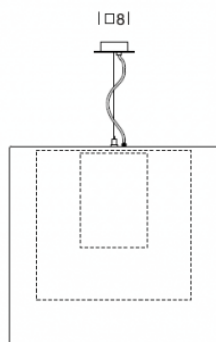

Santa & Cole Moare Suspension

LA9967

SOURCE: <https://www.davidvillagelighting.co.uk/product/santa-cole-moare-suspension/12411>

SANTA & COLE

The superimposed shades of Moaré cause an optical effect of asymmetric waters, known as the Moiré effect. Originally designed in 2003 new formats, supports, colours and sizes have been added, so the current SERIE MOARÉ deploys numerous combinations to satisfy very different applications: from large public spaces to the more domestic uses.

This product includes the medium lampshade only. The following variations of the lamp are available:

- Medium shade, containing small shade
- Large shade only
- Large shade, containing medium shade
- Extra large shade only
- Extra large shade, containing medium shade
- Extra large shade, containing large shade

Large, medium and small lampshades are available in white, grey, red and black. The small shade is available in white, grey and red. Please contact us for more information and prices on the above items.

Metallic matt square graphite ceiling rosette included.

Lampshades are polyester.

Designer: Antoni Arola

Lamp type:

Halogen Energy Saver

77watt 240v

E27

Dimming: Dimmable via mains phase dimming.

Colour: White

Grey

Red

Black