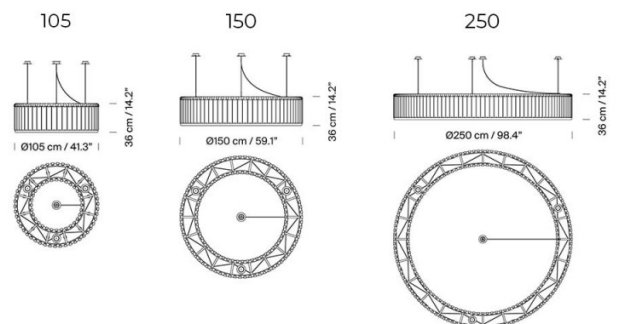

PRODUCT SPECIFICATION

Light Source: **Estadio 105:** 12 x Max 11W E27 LED (excluded)
Estadio 150: 18 x x Max 11W E27 LED (excluded)
Estadio 250: 24 x Max 11W E27 LED (excluded)

IP Code: 20

Dimming: Dimmable via mains phase dimming.

Dimensions: Estadio 105:
 Ø105cm
 Height: 36cm
 Drop Height: 190-445cm

Estadio 150:
 Ø150cm
 Height: 36cm
 Drop Height: 190-445cm

Estadio 250:
 Ø250cm
 Height: 36cm
 Drop Height: 190-445cm

For all sales and technical enquiries, please contact: