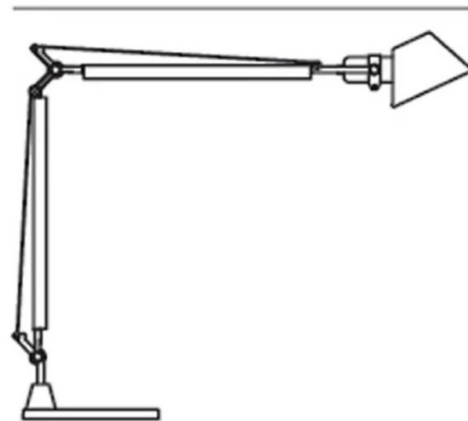

Artemide Tolomeo XXL LED Floor  
Lamp

The Tolomeo goes big! This iconic oversized design by Michele de Lucchi and Giancarlo Fassina is a 4:1 scale of the standard [Artemide Tolomeo Table Lamp](#). The Tolomeo XXL Floor Lamp is suitable for both outdoor and indoor use, thanks to its IP65 rating, and the cantilevered arms give you the flexibility you need, allowing you to adjust the light whichever way you wish.

PRODUCT SPECIFICATION

- Light Source:** 55W, 3000K, 5052 Lumens
- IP Code:** 65
- Dimming:** Non-Dimmable.
- Dimensions:** Height: 227-531cm  
Depth: 260-355cm  
Base: Ø100cm

Minimum: 260cm  
Maximum: 355cm