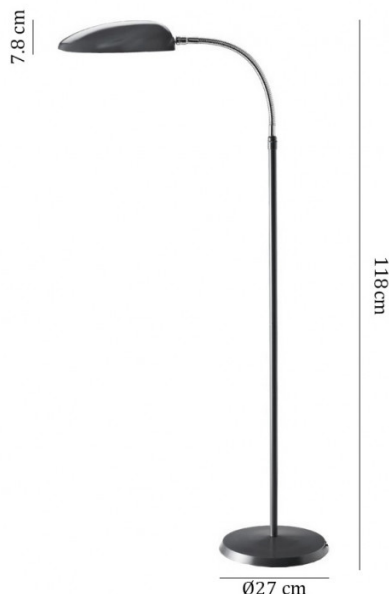

GUBI 

Gubi Cobra Floor Lamp

LA9880

SOURCE: <https://www.davidvillagelighting.co.uk/product/Gubi-Cobra-Floor-Lamp/11644>

PRODUCT DESCRIPTION

Designer: Greta M. Grossman

Grossman Cobra Floor Lamp by Gubi

The Cobra Floor Lamp by Greta M. Grossman is an iconic design from the 1950s, part of the renowned Cobra collection. Taking its name from the lamp's shade, which mimics the hood of a cobra, this floor light seamlessly combines mid-century aesthetics with modern practicality. The lamp features a flexible arm and a shade that rotates 360 degrees, allowing you to direct light wherever needed. Perfect as a reading light or an atmospheric accent, the Cobra Floor Lamp's sleek form makes it a timeless addition to living rooms, bedrooms, and lounges.

Available in a range of finishes, the Gubi Cobra Floor Lamp offers the ideal balance of form and function, creating a statement piece that blends seamlessly into any interior.

PRODUCT SPECIFICATION

Light Source: 1 x Max 28W E14 (Excluded)

IP Code: 20

Dimming: In-line on/off switch included on cable.

Dimensions: Height: 118cm
Shade Height: 7.8cm
Base: Ø27cm

Cable Length: 230cm

For all sales and technical enquiries, please contact:

+44 (0)114 263 4266