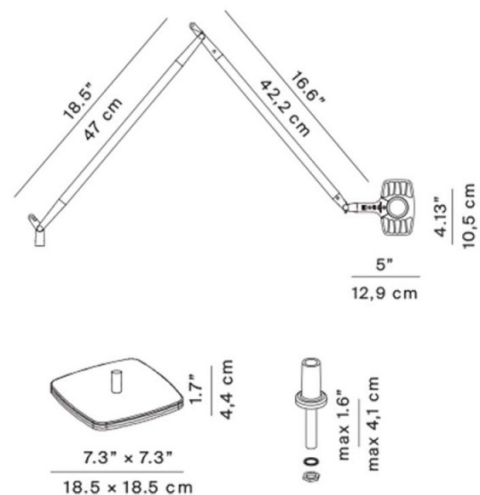

The Otto Watt Table Lamp can also be oriented 360° for direct or indirect lighting, meaning you can personalise your space. This lamp is easy to place, easy to adjust and requires no additional wiring. A modern and elegant task light, the Otto Watt Table Lamp is designed to produce an astonishing level of light efficiency with an energy demand of only 8W. This task light saves energy without affecting functionality. Otto Watt stands out for its slim yet solid lines, granting stability and easy handling.

PRODUCT SPECIFICATION

- Light Source:** 8W, 3000K, 371 Lumens
- IP Code:** 20
- Dimming:** Integrated dimmer on the product.
- Dimensions:** Max Base Height: 89.2cm
Base Width: 18.5cm
Head Height: 12.9cm
Head Width: 10.5cm