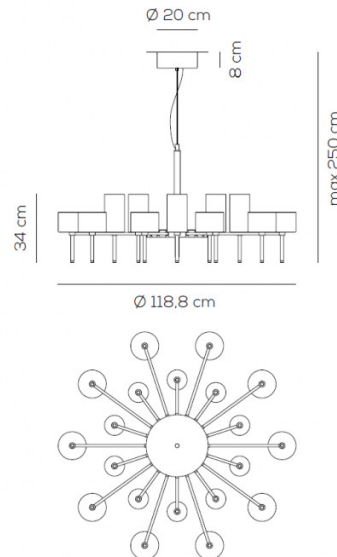

Axolight

Axolight Spillray 20 Suspension

LA3520

SOURCE: <https://www.davidvillagelighting.co.uk/product/Axolight-Spillray-20-Suspension/11108>

PRODUCT DESCRIPTION

Designer: Manuel Vivian

Spillray 20 Suspension Light by Axolight

Designed by Manuel Vivian, the Spillray 20 suspension is a spectacular and magnificent light that is made up of 20 different lights. Each light has a gorgeous glass lampshade, held by a chic chrome structure which gives it a modern look. The shades all have varying rectangular shapes which creates a wonderful, decadent effect.

The Spillray 20 suspension light acts as a contemporary chandelier, providing an effective glow with each light source being exposed through the glass shade. The suspension will look best in larger spaces and will function well as the main light for the room. Create a stunning effect in your space, whether at home or in a commercial setting.

PRODUCT SPECIFICATION

- Light** 1 x max 1.5W 12V_{DC} LED G4 non dimmable
- Source:** (included by Axolight)
- IP Code:** 20
- Dimming:** Non dimmable.
- Dimensions:** Ø 118.8 cm
34 cm height
Ø 20 x 8 cm ceiling rose
max 250 cm drop height