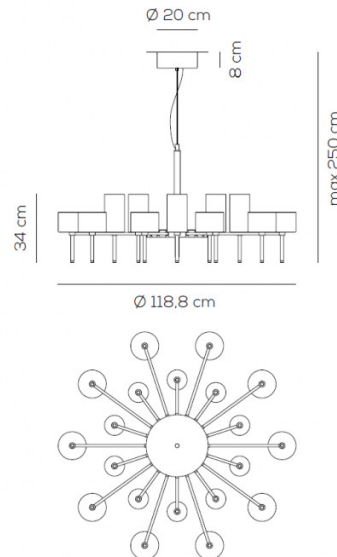

Axolight

Axolight Spillray 20 Suspension

LA3520

SOURCE: <https://www.davidvillagelighting.co.uk/product/Axolight-Spillray-20-Suspension/11108>

PRODUCT DESCRIPTION

Designer: Manuel Vivian

Spillray 20 Suspension Light by Axolight

Designed by Manuel Vivian, the Spillray 20 suspension is a spectacular and magnificent light that is made up of 20 different lights. Each light has a gorgeous glass lampshade, held by a chic chrome structure which gives it a modern look. The shades all have varying rectangular shapes which creates a wonderful, decadent effect.

The Spillray 20 suspension light acts as a contemporary chandelier, providing an effective glow with each light source being exposed through the glass shade. The suspension will look best in larger spaces and will function well as the main light for the room. Create a stunning effect in your space, whether at home or in a commercial setting.

PRODUCT SPECIFICATION

- Light Source:** 1 x max 1.5W 12V_{DC} LED G4 non dimmable (included by Axolight)
- IP Code:** 20
- Dimming:** Non dimmable.
- Dimensions:** Ø 118.8 cm
34 cm height
Ø 20 x 8 cm ceiling rose
max 250 cm drop height