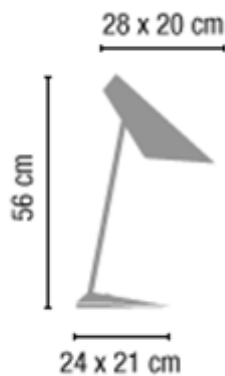

Vibia i.Cono 0700 Table

LA9728

SOURCE: <https://www.davidvillagelighting.co.uk/product/vibia-icono-0700-table/11042>

This design achieves visual lightness and extremely high quality through the exquisite use of materials and finishes, combining cleanliness and consistency, taking each possibility to the limit. Even the rotating mechanisms of the head and base seem invisible thanks to the high technical quality in all the processes of creating this piece.

Globe

max. 100w

Cap: E27

Colour: White

Grey

Beige

Red

Blue