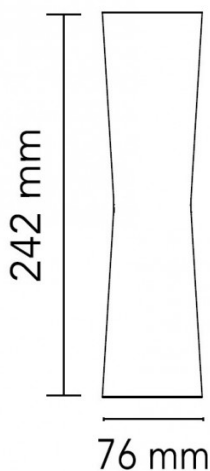

The Clessidra wall light, designed by Antonio Citterio, is a stylish and versatile contemporary design. Architectural and beautifully refined, the Clessidra wall lamp has a dual emission providing both up and down lighting and with a choice of either a narrow (20°+20°) or wide (40°+40°) beam angle from two 10W integrated LED's.

IP Code: 20 - White and Chrome, 55 - Grey and Deep Brown

Dimensions:

24.2cm height

7.6cm width

For all sales and technical enquiries, please contact:

+44 (0)114 263 4266

info@davidvillagelighting.co.uk

www.davidvillagelighting.co.uk