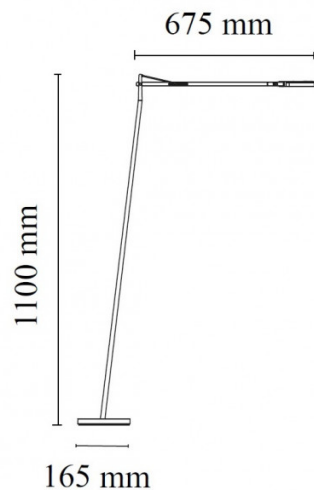

Described as a revolutionary task light, the Kelvin LED floor lamp by designer Antonio Citterio is a highly adjustable lamp providing direct light. The 30 powerful LEDs are mounted on a square lamp head which is directional.

The [Kelvin range](#) of lights by Flos also includes a table lamp, wall light and both forms in green modes.

PRODUCT SPECIFICATION

- Light Source:** 8W, 2700K, 568 lumens
- IP Code:** 20
- Dimming:** Integrated dimmer on the product
- Dimensions:** 110cm height
67.5cm length
16.5cm base width