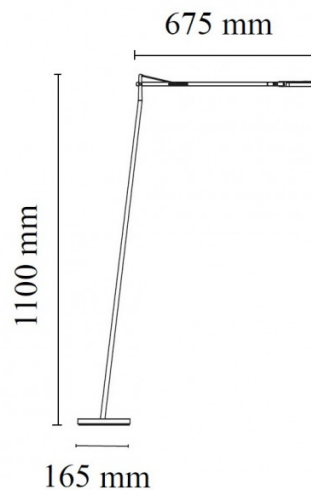

Described as a revolutionary task light, the Kelvin LED floor lamp by designer Antonio Citterio is a highly adjustable lamp providing direct light. The 30 powerful LEDs are mounted on a square lamp head which is directional.

The [Kelvin range](#) of lights by Flos also includes a table lamp, wall light and both forms in green modes.

PRODUCT SPECIFICATION

- Light Source:** 8W, 2700K, 568 Lumens
- IP Code:** 20
- Dimming:** Integrated dimmer on the product.
- Dimensions:** Height: 110cm  
Length: 67.5cm  
Base Width: 16.5cm