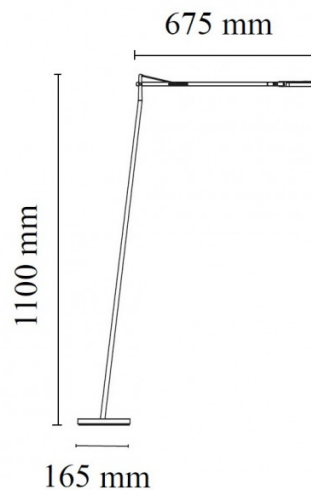

Described as a revolutionary task light, the Kelvin LED floor lamp by designer Antonio Citterio is a highly adjustable lamp providing direct light. The 30 powerful LEDs are mounted on a square lamp head which is directional.

The [Kelvin range](#) of lights by Flos also includes a table lamp, wall light and both forms in green modes.

PRODUCT SPECIFICATION

- Light Source:** 8W, 2700K, 568 lumens
- IP Code:** 20
- Dimming:** Integrated dimmer on the product
- Dimensions:** 110cm height
67.5cm length
16.5cm base width