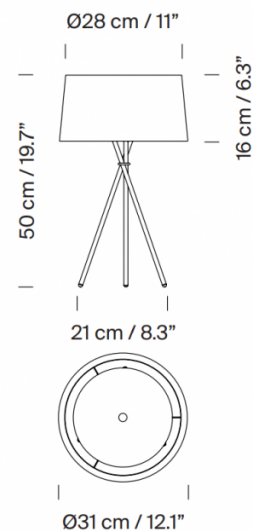

Santa & Cole Tripode M3 Table Lamp

LA9656

SOURCE: <https://www.davidvillagelighting.co.uk/product/Santa-Cole-Tripode-M3-Table-Lamp/10734>

PRODUCT DESCRIPTION

Designer: Santa & Cole Team

Santa & Cole Tripode M3

The Tripode M3 table lamp is the smaller version of the [G6 table lamp](#) and features the staple cotton ribbon shade that Santa & Cole are known for. The base is made up of three black metal legs, configured into a tripod to provide optimum balance, and houses a rounded drum lampshade. The shade is delicately held, creating a stylish aesthetic that can slip into any design scheme.

PRODUCT SPECIFICATION

- Light Source:** 1 x Max 5.9W E14 LED (included)
- IP Code:** 20
- Dimming:** In-line on/off switch included on cable.
- Dimensions:** Shade: Ø31cm
Shade Height: 16cm
Height: 50cm
Base Width: 21cm
Cable Length: 225cm