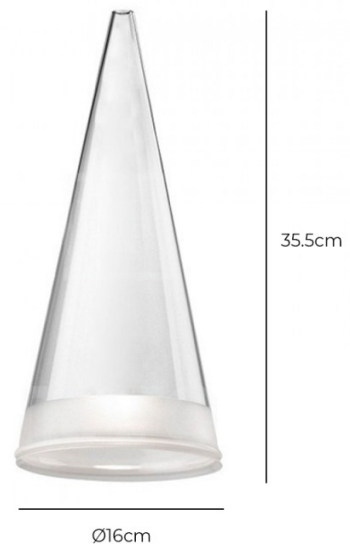

FLOS

**Flos Fucsia Replacement Glass
Only**

LA8211-GLASS

SOURCE: <https://www.davidvillagelighting.co.uk/product/Flos-Fucsia-Replacement-Glass-Only/10596>

PRODUCT DESCRIPTION

Designer: Achille Castiglioni & Pier Giacomo Castiglioni

Flos Fucsia Replacement Glass

A beautiful conical hand-blown glass shade with sandblasted 1.5" edge for use with the Flos Fucsia Pendant. It provides functional illumination, guiding the light onto the surface below, as well as letting it escape throughout the glass structure.

PRODUCT SPECIFICATION

IP Code: 20
Dimensions: Ø16cm
 Height: 35.5cm

For all sales and technical enquiries, please contact:

+44 (0)114 263 4266

info@davidvillagelighting.co.uk

www.davidvillagelighting.co.uk