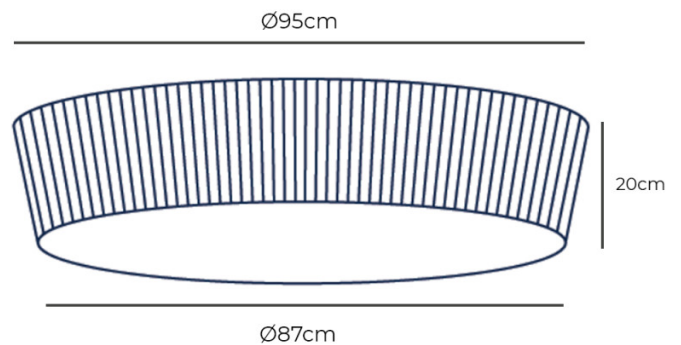

Consisting of an iron structure and a pleated ribbon fabric shade, available in white, cream, or red, the Centrelight Efonda Ceiling Light provides an eye-catching downlight projected through a methacrylate diffuser as well as an all-around glow. Due to its size, it can be used independently or in multiple for more vast interiors.

PRODUCT SPECIFICATION

Light Source: 6 x Max 23W E27 (Excluded)

IP Code: 20

Dimming: Dimmable via Triac dimming.

Dimensions: Upper Shade: Ø95cm
Lower Shade: Ø87cm
Depth: 20cm

For all sales and technical enquiries, please contact: