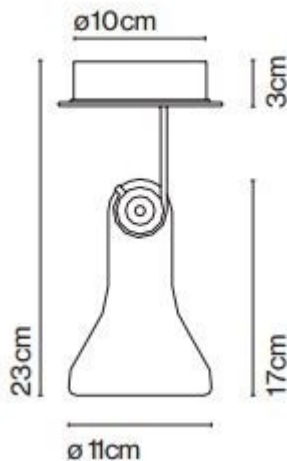

Designer: Joan Gaspar

IP Code: 20

Dimming: Dimmable via mains phase dimming

Dimensions:

11 cm shade diameter

17 cm shade length

23 cm total length

10 cm ceiling plate diameter