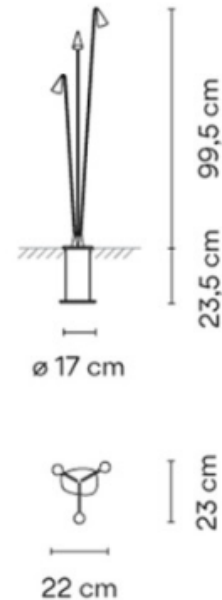

Vibia Brisa 4635 LED Outdoor Floor Lamp

The Vibia Brisa 4635 LED Outdoor Floor Lamp is a fitted outdoor lamp, boasting three LED light sources and a sleek oxide finish. Brisa was inspired by nature, specifically a forest of bluebell flowers, which can be seen represented through the silhouette of this luminaire.

Designed by Lievore Altherr Molina, the Brisa floor lamp is a sophisticated way of lighting your garden, porch, or patio without interrupting the beauty of natural forms. This floor lamp blends in perfectly with the garden architecture and provides its surroundings with functional, warm and direct LED light. It is used for floor lighting and is equipped with protection class IP65.

PRODUCT SPECIFICATION

Light Source: 2.1W, 2700K, 180 Lumens

IP Code: 65

Dimming: Non-Dimmable.

Dimensions: Ø17cm
Height: 99.5cm
Width: 22cm
Depth: 23cm

For all sales and technical enquiries, please contact: