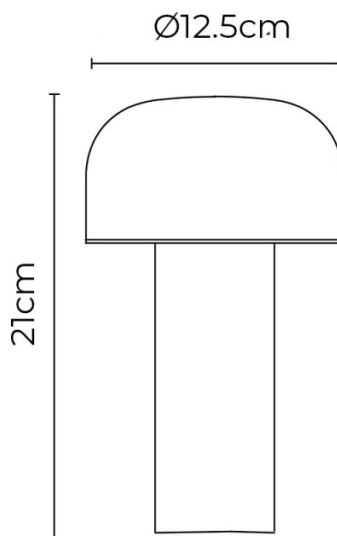

PRODUCT SPECIFICATION

Light Source: 2.5W, 2700K, 151 Lumens

IP Code: 20

Dimming: Integrated dimmer on the product.

Dimensions: Ø12.5cm
Height: 21cm
Charging Cable Length: 120cm

For all sales and technical enquiries, please contact: