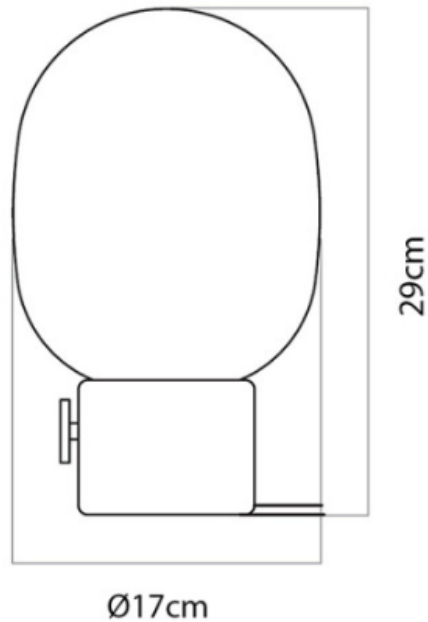

PRODUCT SPECIFICATION

Light Source: 1 x Max 3.5W G9 (Excluded)

IP Code: 20

Dimming: Integrated dimmer on the product.

Dimensions: Ø17cm
Height: 29cm
Cable Length: 200cm

For all sales and technical enquiries, please contact: