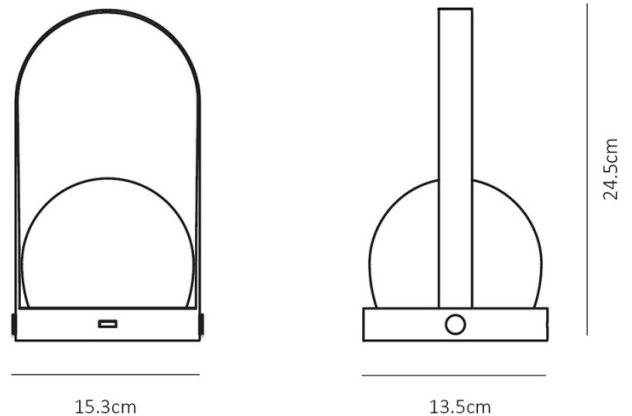

PRODUCT SPECIFICATION

- Light Source:** 2.5W, 2700K, 250 Lumens
- IP Code:** 20
- Dimming:** Integrated dimmer included on product.
- Dimensions:** Height: 24.5cm
Depth: 13.5cm
Width: 15.3cm
Charger Cable: 80cm