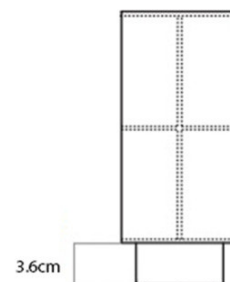

PRODUCT SPECIFICATION

Light Source: 2.5W, 2700K, 150 Lumens

IP Code: 20

Dimming: Integrated dimmer on the product.

Dimensions: Ø10cm
Height: 23.5cm
Charging Cable Length: 70cm

Ø10cm

23.5cm

Ø7.5cm