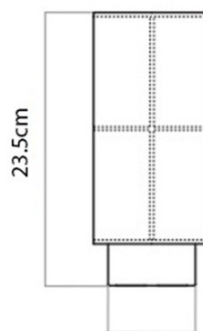

PRODUCT SPECIFICATION

Light Source: 2.5W, 2700K, 150 Lumens

IP Code: 20

Dimming: Integrated dimmer on the product.

Dimensions: Ø10cm
Height: 23.5cm
Charging Cable Length: 70cm

Ø10cm

23.5cm

Ø7.5cm