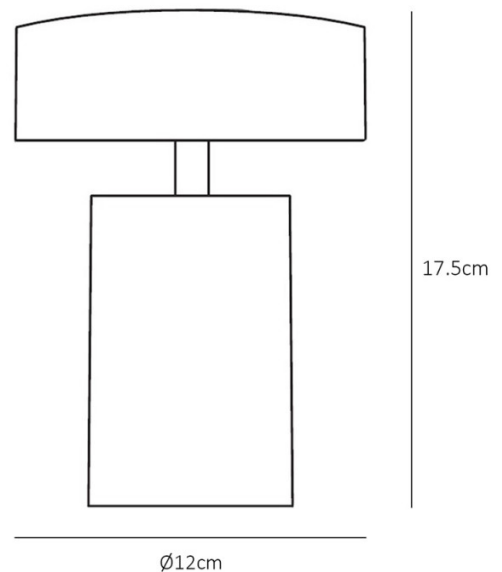

## PRODUCT SPECIFICATION

**Light Source:** 1 x Max 1.5W G4-CR2 DIM (Included)

**IP Code:** 44

**Dimming:** Integrated dimmer on the product.

**Dimensions:** Ø12cm  
Height: 17.5cm  
Charger Cable: 80cm

**For all sales and technical enquiries, please contact:**