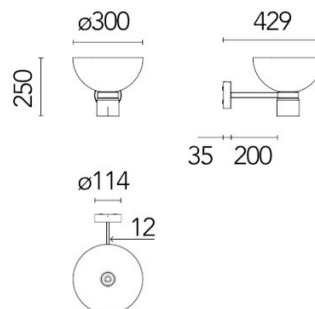

The Cone model is the more directional option, with a conical extra-clear borosilicate glass diffuser, focused optic, and a light unit that swivels on two axes. The Bowl model uses a hemispherical diffuser, producing diffused and ambient light with a ceiling-wash effect. Both versions use the same extruded aluminium arm and rectangular wall fixing plate, with the die-cast aluminium Light Engine housed within the lamp junctions.

PRODUCT SPECIFICATION

Light Source: Cone: 12W, 2700K, 545 Lumens

Bowl: 12W, 2700K, 514 Lumens

IP Code: 20

Dimming: Dimmable via mains phase dimming.

Dimensions: Cone:

Height: 25cm
Width: 16cm
Depth: 28.2cm

Bowl:

Height: 25cm
Width: 30cm
Depth: 42.9cm

Cone

Bowl

For all sales and technical enquiries, please contact:

+44 (0)114 263 4266

info@davidvillagelighting.co.uk

www.davidvillagelighting.co.uk