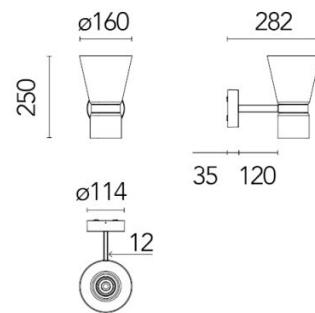

The Cone model is the more directional option, with a conical extra-clear borosilicate glass diffuser, focused optic, and a light unit that swivels on two axes. The Bowl model uses a hemispherical diffuser, producing diffused and ambient light with a ceiling-wash effect. Both versions use the same extruded aluminium arm and rectangular wall fixing plate, with the die-cast aluminium Light Engine housed within the lamp junctions.

PRODUCT SPECIFICATION

Light Source: Cone: 12W, 2700K, 545 Lumens

Bowl: 12W, 2700K, 514 Lumens

IP Code: 20

Dimming: Dimmable via mains phase dimming.

Dimensions: Cone:

Height: 25cm
Width: 16cm
Depth: 28.2cm

Bowl:

Height: 25cm
Width: 30cm
Depth: 42.9cm

Cone

Bowl

For all sales and technical enquiries, please contact:

+44 (0)114 263 4266

info@davidvillagelighting.co.uk

www.davidvillagelighting.co.uk