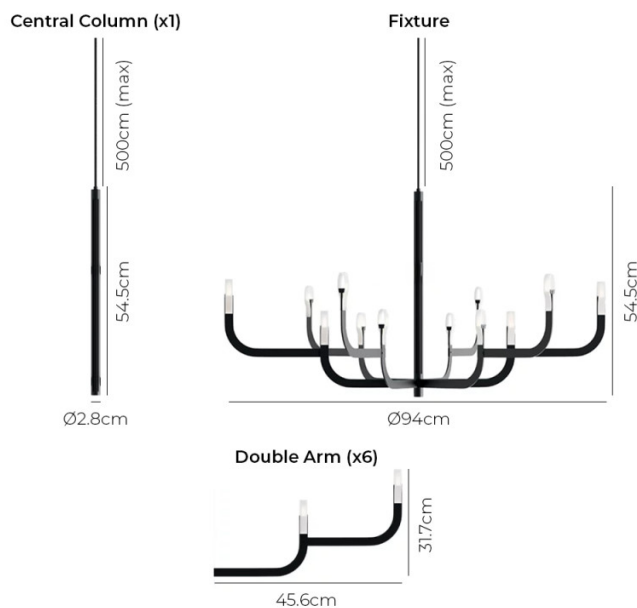

The double arms can be moved into different positions on the two-level column during installation, giving the choice of a single-tier or double-tier arrangement depending on the room. The J-us system keeps the power cables hidden from view, allowing the arms to carry current to each light point without exposed wiring.

## PRODUCT SPECIFICATION

**Light Source:** 72W, 2700K, 3200 Lumens (approx)

**IP Code:** 20

**Dimming:** Dimmable via mains phase dimming.

**Dimensions: Fixture:**

Height: 54.5cm

Width: Ø94cm

Ceiling Canopy: Ø15.5cm

Cable Length: 500cm

**Central Column (x1):**

Height: 54.5cm

Width: Ø2.8cm

**Double Arm (x6):**

Height: 31.7cm

Depth: 45.6cm

**For all sales and technical enquiries, please contact:**