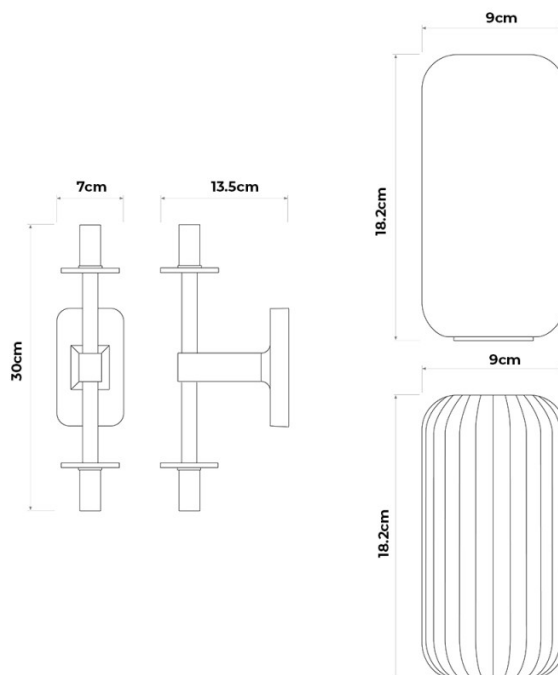

The Tacoma Twin Reed Wall Light is unswitched and dimmable depending on the lamps selected, with Class I earthed construction and no separate driver required. The shades are sold separately and must be selected with the wall light body. It can be specified on its own, used in pairs, or combined with other fittings from the Tacoma collection. Most suited to bathrooms, hallways, bedrooms, dining rooms, and wall-lighting schemes where a twin Reed glass shade fitting is required.

PRODUCT SPECIFICATION

Light Source: 2 x Max 3.5W G9 LED (Excluded)

IP Code: 44

Dimming: Dimmable via mains phase dimming.

Dimensions: Height: 30cm
Depth: 13.5cm
Width: 7cm
Shades Width: Ø9cm
Shades Height: 18.2cm