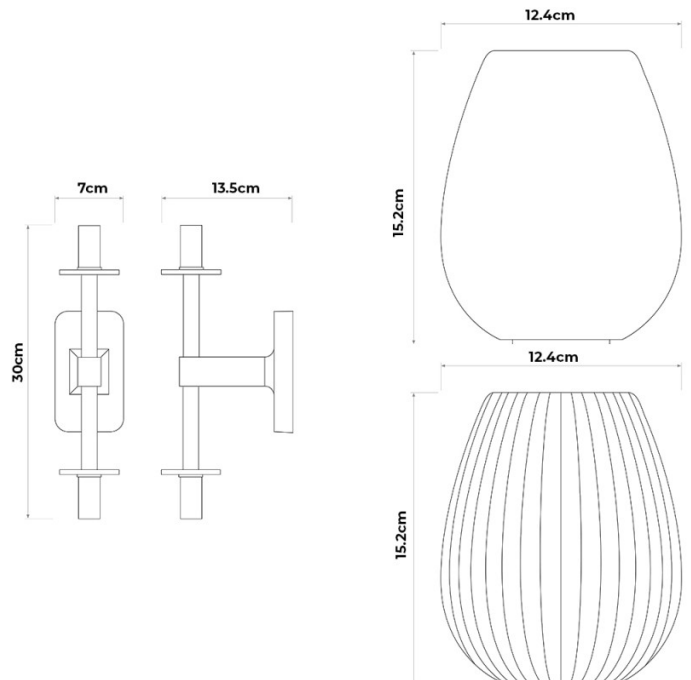

The Tacoma Twin Tulip Wall Light is unswitched and dimmable depending on the lamps selected, with Class I earthed construction and no separate driver required. The shades are sold separately and must be selected with the wall light body. It can be used alone, in pairs, or alongside other fittings from the Tacoma collection. Most suited to bathrooms, hallways, bedrooms, dining rooms, and wall-lighting schemes where a twin glass fitting is required.

PRODUCT SPECIFICATION

Light Source: 2 x Max 3.5W G9 LED (Excluded)

IP Code: 44

Dimming: Dimmable via mains phase dimming.

Dimensions: Height: 30cm
Depth: 13.5cm
Width: 7cm
Shades Width: Ø12.4cm
Shades Height: 15.2cm