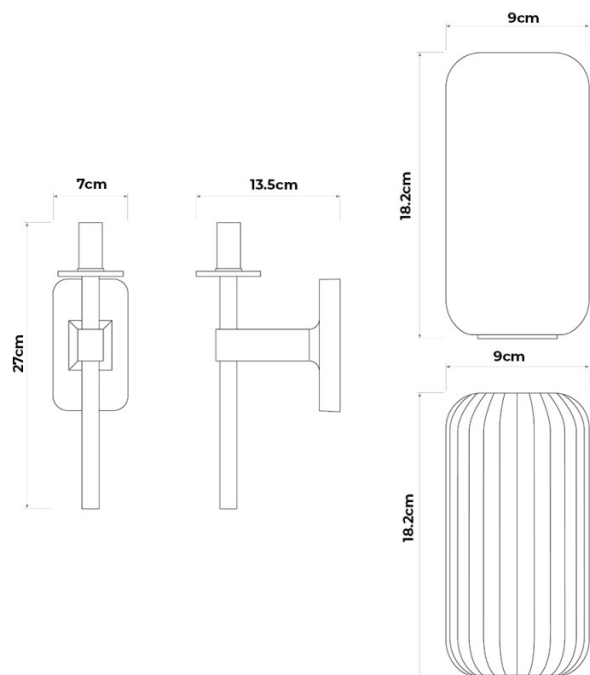

Astro Tacoma Single Reed Wall Light is a wired-in wall light with a vertical wall-mount orientation, IP44 rating, and a choice of Antique Brass, Matt Black, or Polished Chrome body finishes.

This version uses the longer Reed shade format, with Reed White and Reed Ribbed Smoke shade options available. The shade is sold separately and paired with the Tacoma Single wall body, giving the fitting a more elongated glass profile than the round or tulip versions.

The Tacoma Single Reed Wall Light is unswitched and dimmable depending on the lamp selected, with Class I earthed construction and no separate driver required. It can be specified on its own, used in pairs, or combined with other fittings from the Tacoma collection. Most suited to bathrooms, hallways, bedrooms, dining rooms, and wall-lighting schemes using a longer glass shade.

PRODUCT SPECIFICATION

Light Source: 1 x Max 3.5W G9 LED (Excluded)

IP Code: 44

Dimming: Dimmable via mains phase dimming.

Dimensions: Height: 27cm
Width: 7cm
Depth: 13.5cm
Shade: Ø9cm
Shade Height: 18.2cm