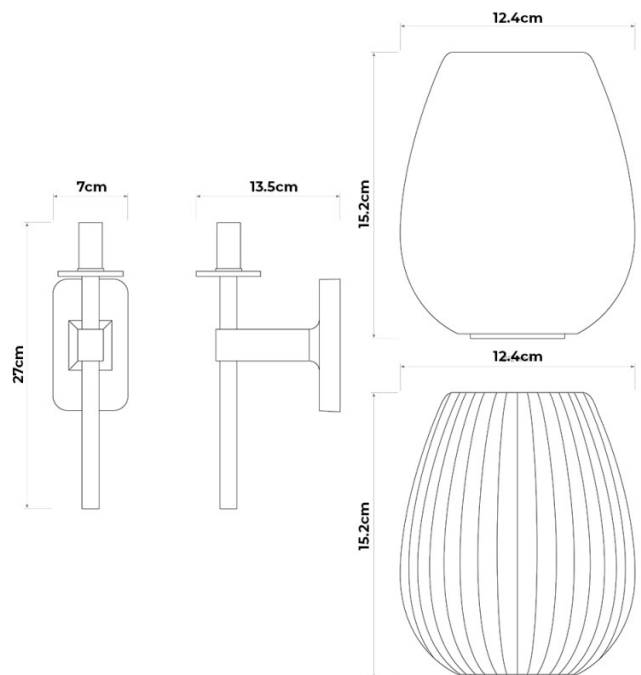

Astro Tacoma Single Tulip Wall Light is a wired-in wall light with a vertical wall-mount orientation, IP44 rating, and a choice of Antique Brass, Matt Black, or Polished Chrome body finishes.

This page covers the Tacoma Tulip shade options, with Tulip White and Tulip Ribbed Smoke shades available. The curved glass shade gives the Tacoma Single a more shaped profile than the round version, while the ribbed smoke option adds a more textured glass appearance when paired with the metal wall body.

The Tacoma Single Tulip Wall Light is unswitched and dimmable depending on the lamp selected, with Class I earthed construction and no separate driver required. It can be used alone, in pairs, or with other fittings from the Tacoma collection. Most suited to bathrooms, hallways, bedrooms, dining rooms, and interior wall-lighting schemes using shaped glass shades.

PRODUCT SPECIFICATION

Light Source: 1 x Max 3.5W G9 LED (Excluded)

IP Code: 44

Dimming: Dimmable via mains phase dimming.

Dimensions: Height: 27cm
Width: 7cm
Depth: 13.5cm
Shade: Ø12.4cm
Shade Height: 15.2cm